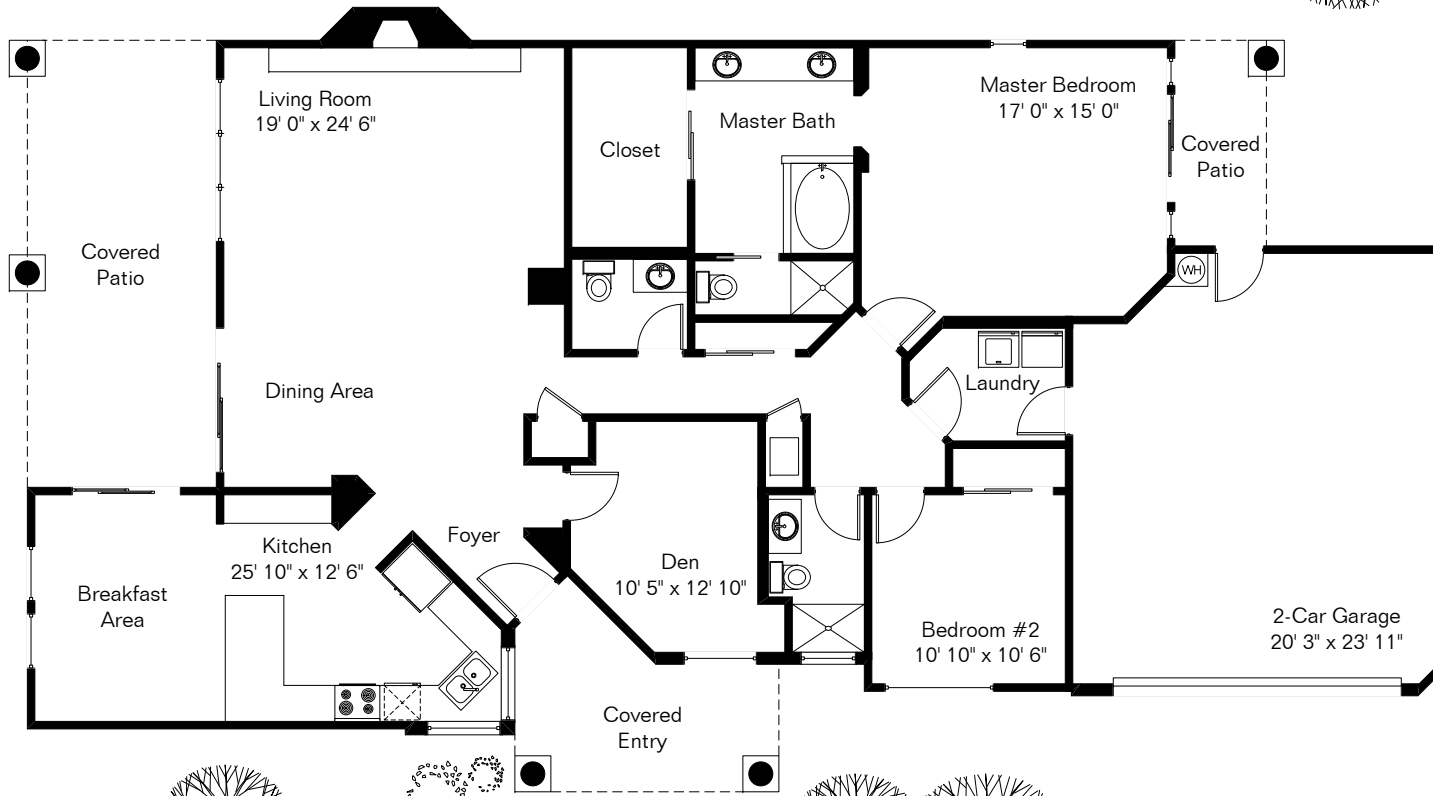

The square footages and room size information are deemed to be reliable but are not guaranteed and should be independently verified.

4021 E Quiet Moon Dr

Site Visit July 2014

0 ft. 6 ft. 10 ft. 20 ft.

Copyright 2014 Floor Plans First! LLC
All Rights Reserved.

Living Area 1,933 Sq Ft
Garage 495 Sq Ft

www.FloorPlansFirst.com

Toll Free (877) 887-1500
Voice (520) 881-1500
Fax (520) 791-7701

Floor Plans First!
See the Floor Plan First